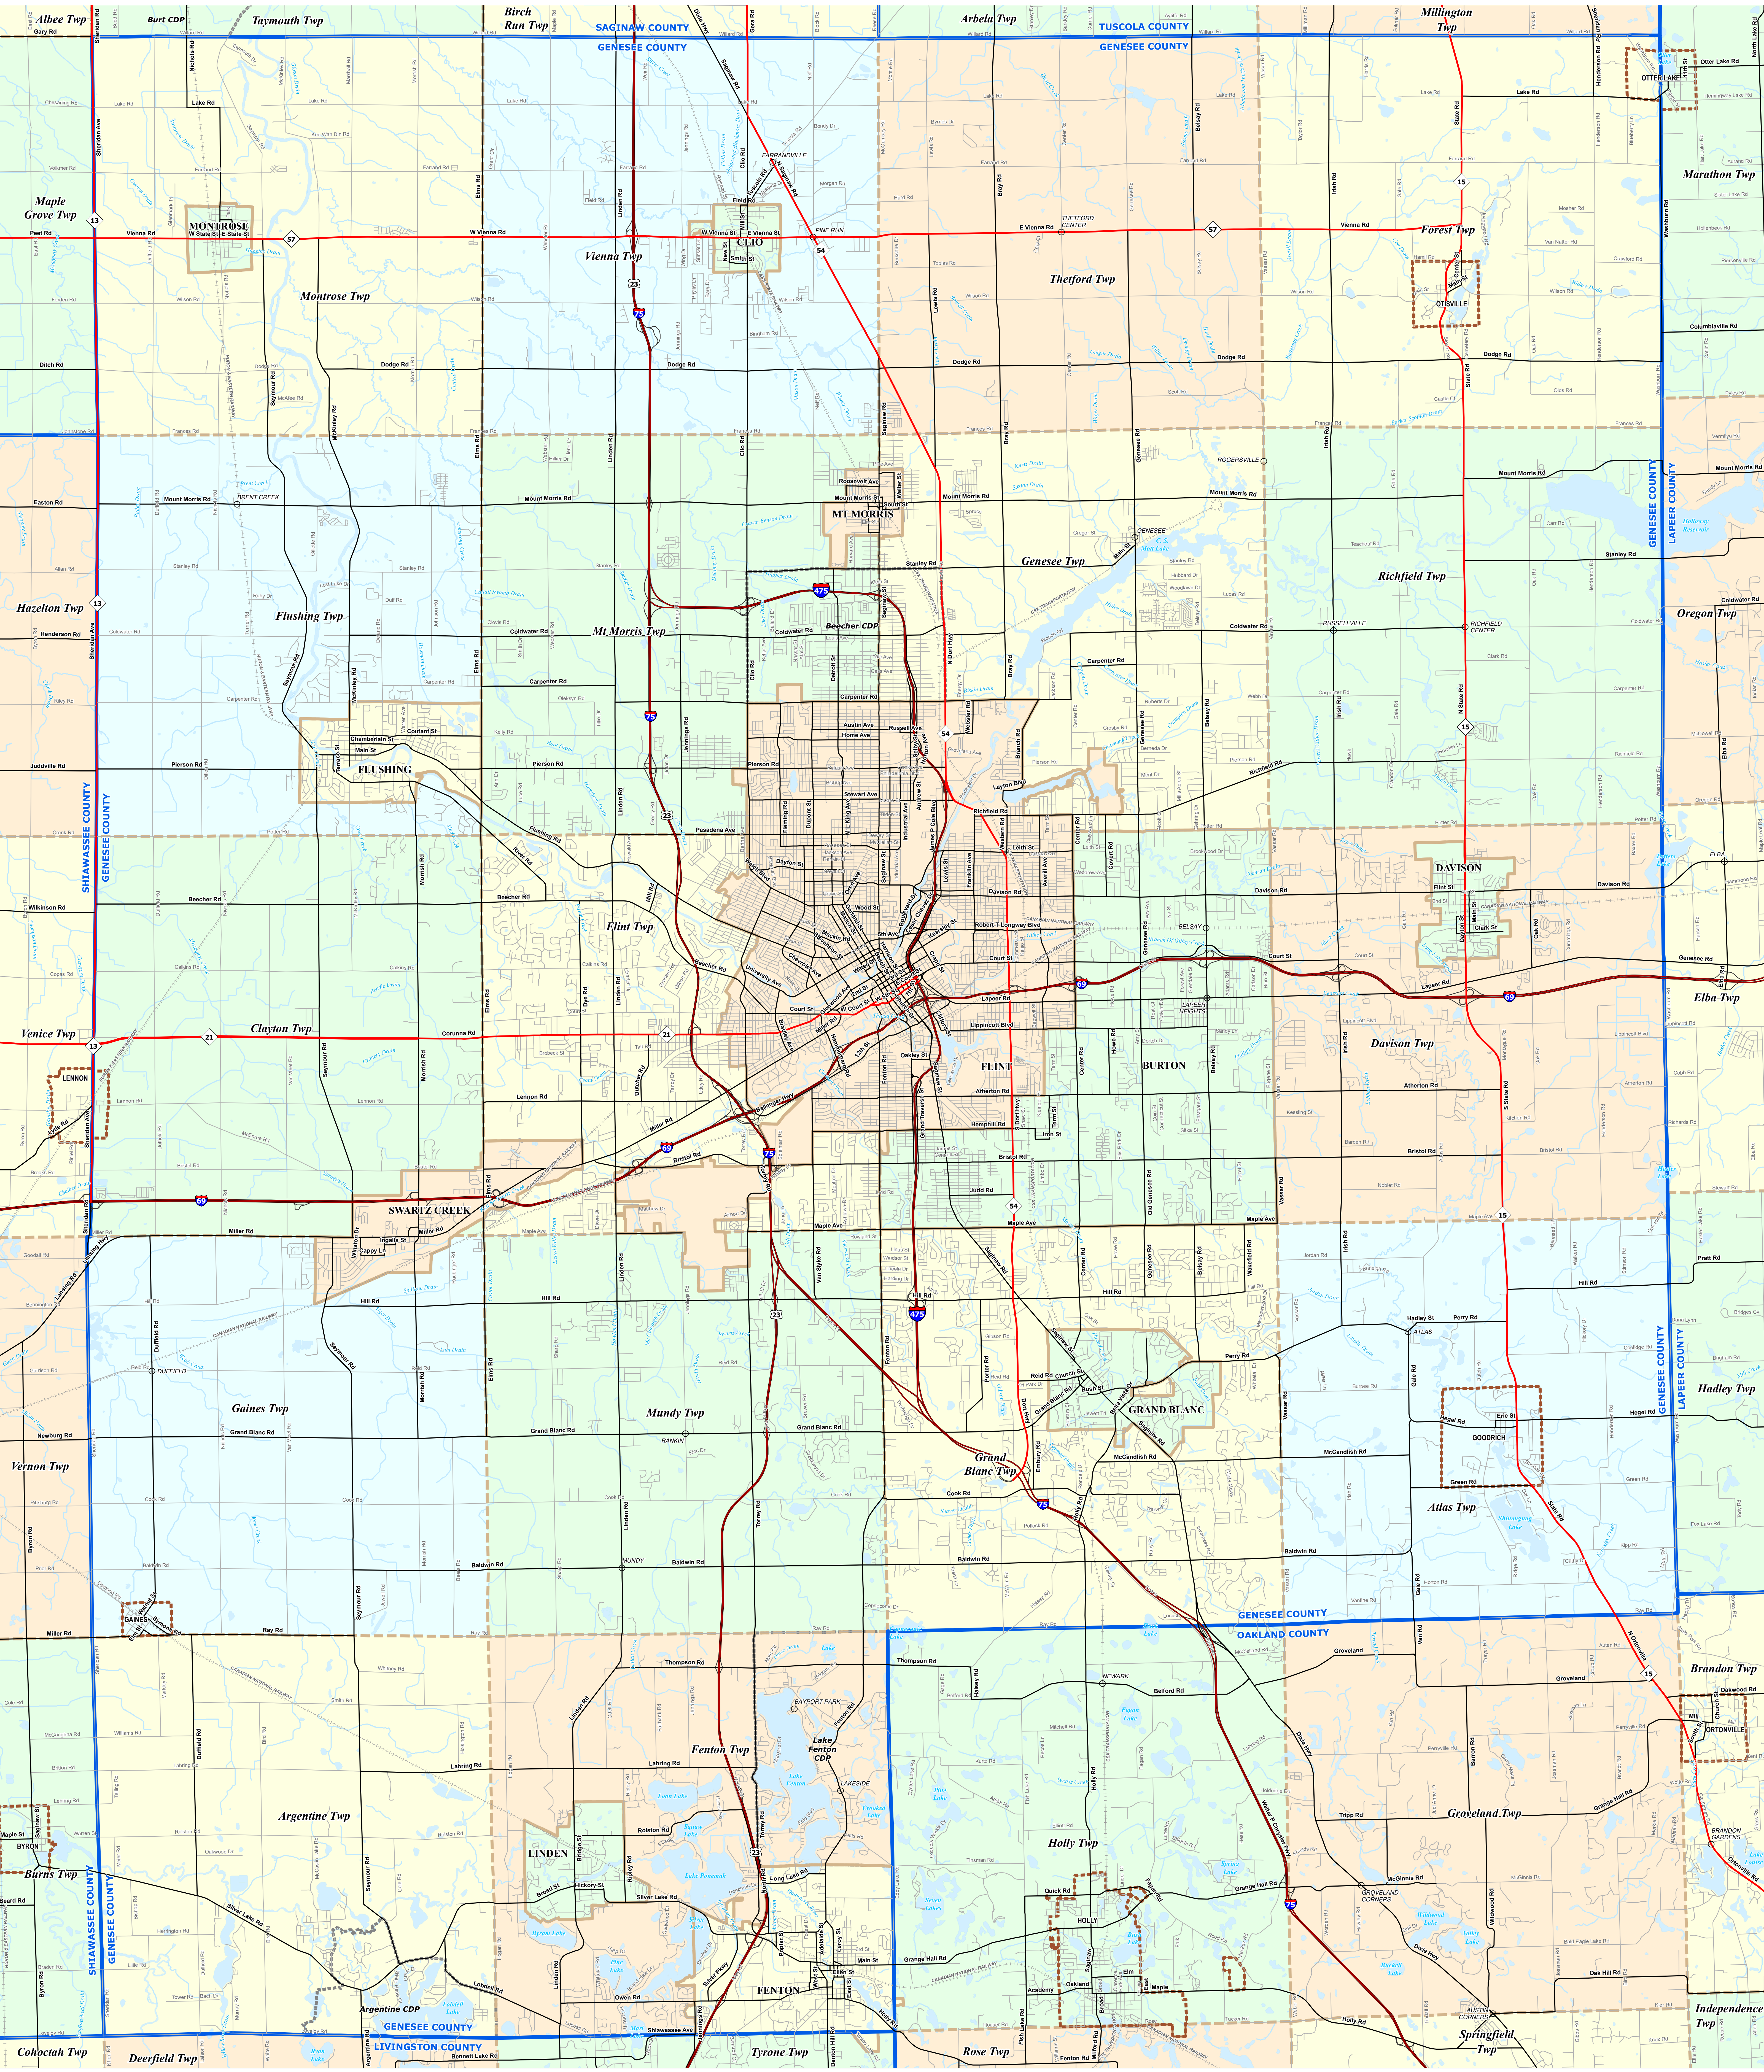

GENESEE COUNTY

0 0.5 1 2 Miles

Legend

- City
- Unincorporated Place
- Freeway
- Railroad
- Township
- County
- Highway
- Water Feature
- Village
- State
- Primary Road
- River, Stream, or Drain
- Census Designated Place
- Local Road